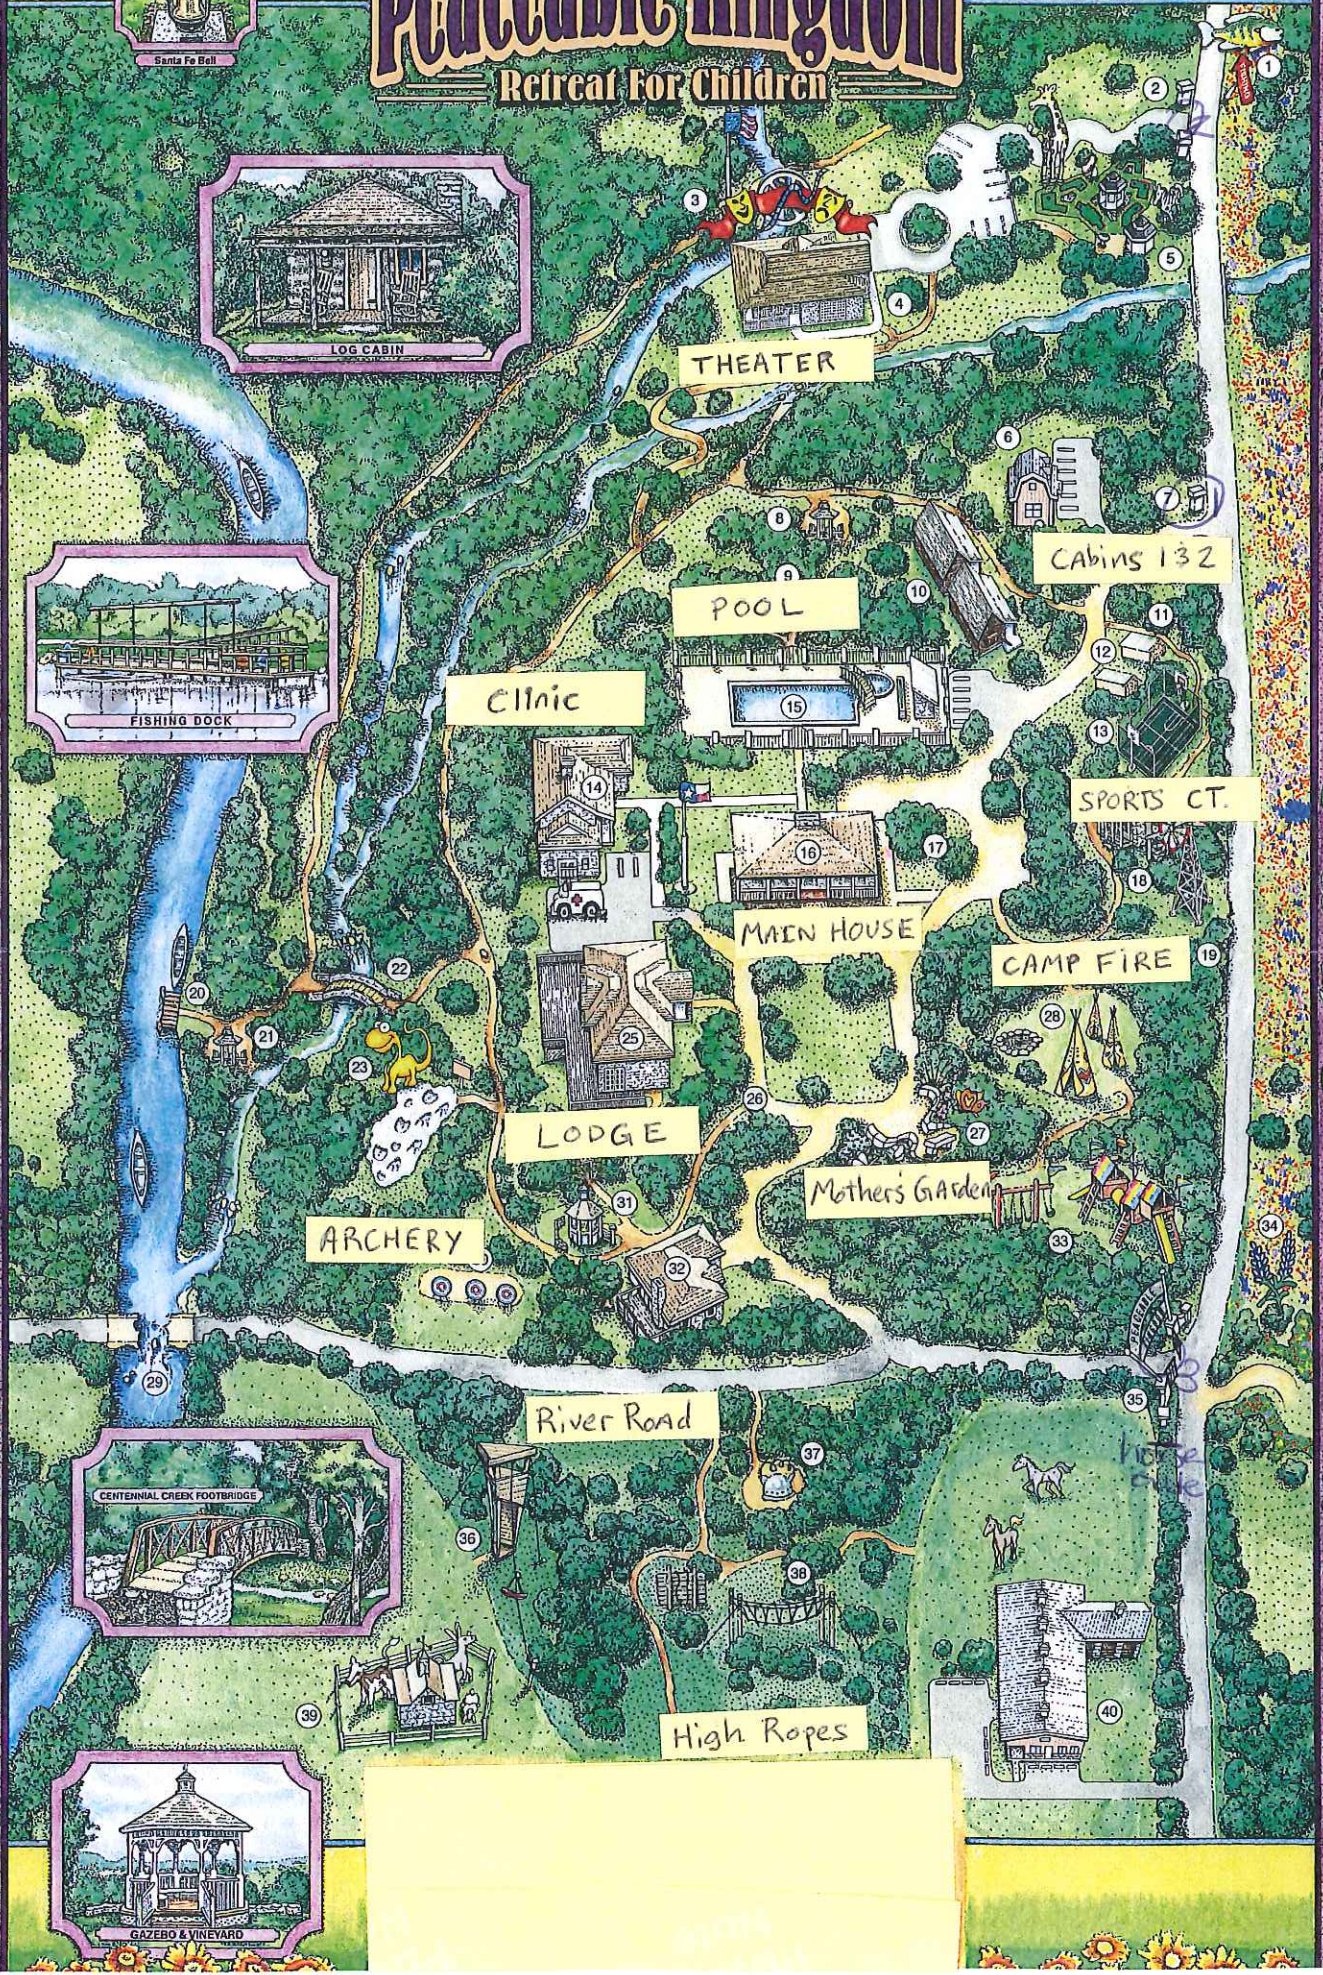

Peaceable Kingdom

Retreat For Children

THEATER

CABINS 132

POOL

CLINIC

SPORTS CT.

MAIN HOUSE

CAMP FIRE

LODGE

MOTHER'S GARDEN

ARCHERY

RIVER ROAD

High Ropes

Large Lake